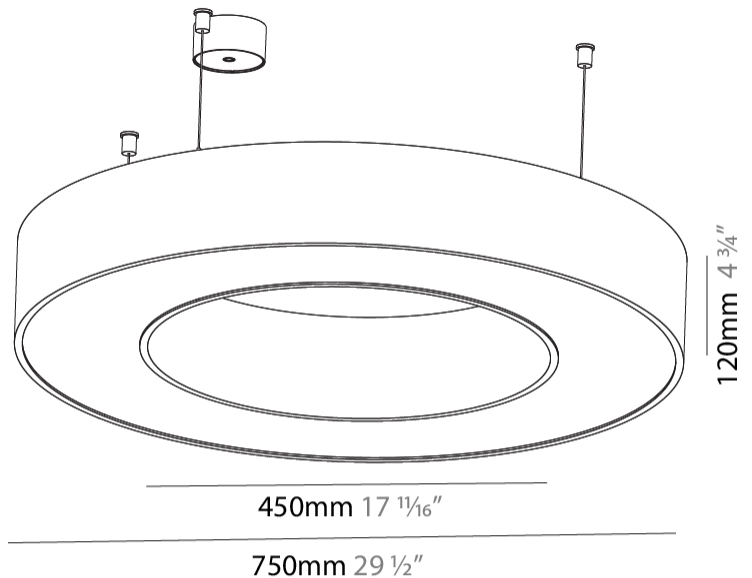

GENERAL

Series: Glorious
Subseries: Glorious
Brand: Prolicht
Division: Architectural
Mounting Type: Suspension
Mounting Location: Ceiling
Subcategory: Ambient

PHYSICAL

Shape: Round
Diameter (mm): 750
Diameter (in): 29 1/2
Height (mm): 120
Height (in): 4 3/4
Max. Overall Height (mm): 2120
Max. Overall Height (in): 83 7/16
Light Distribution: Direct
Weight (kg): 7.062
Weight (lbs): 15.56
Diffuser: [PMMA - Opal or Micro-Prism](#)
Fixture Finish: [SSR / BKV / CWI / CRY / HAB / UFT / ITA / RUA / FTG / MYG / LOD / PUS / FRO / FUP / KIA / POP / BLS / SPG / MEY / GOH / GUM / CHC / COM / ABZ / JAG / OBR / MOS / ROR](#)
Fixture Material: Aluminum

ELECTRICAL

Lamp Type: LED (Zhaga Standard)
Input Wattage (W): 30
Total Output Wattage (W): 24 / 19.2 (3500K)
Dimming: [Non-Dimming / Phase Dimming (120Vac only) / 0-10V Dimming](#)
Driver Included: Yes
Driver Location: Integrated
Driver Type: Constant Current
Driver Class: Class 2
Input Voltage (V): 120 - 277
Constant Current (MA): 350 / 600 (3500K)

LED

Color Temperature (°K): [3000 / 3500 / 4000](#)
Max. Delivered Lumen (lm): 2770 / 2862 / 2920
CRI: >80 CRI
Efficiency (%): 65
Lamp Life (hrs): 50000

OPTICAL

RATINGS AND CERTIFICATIONS

Certified By: Certified for North American Standards
IP rating: IP20